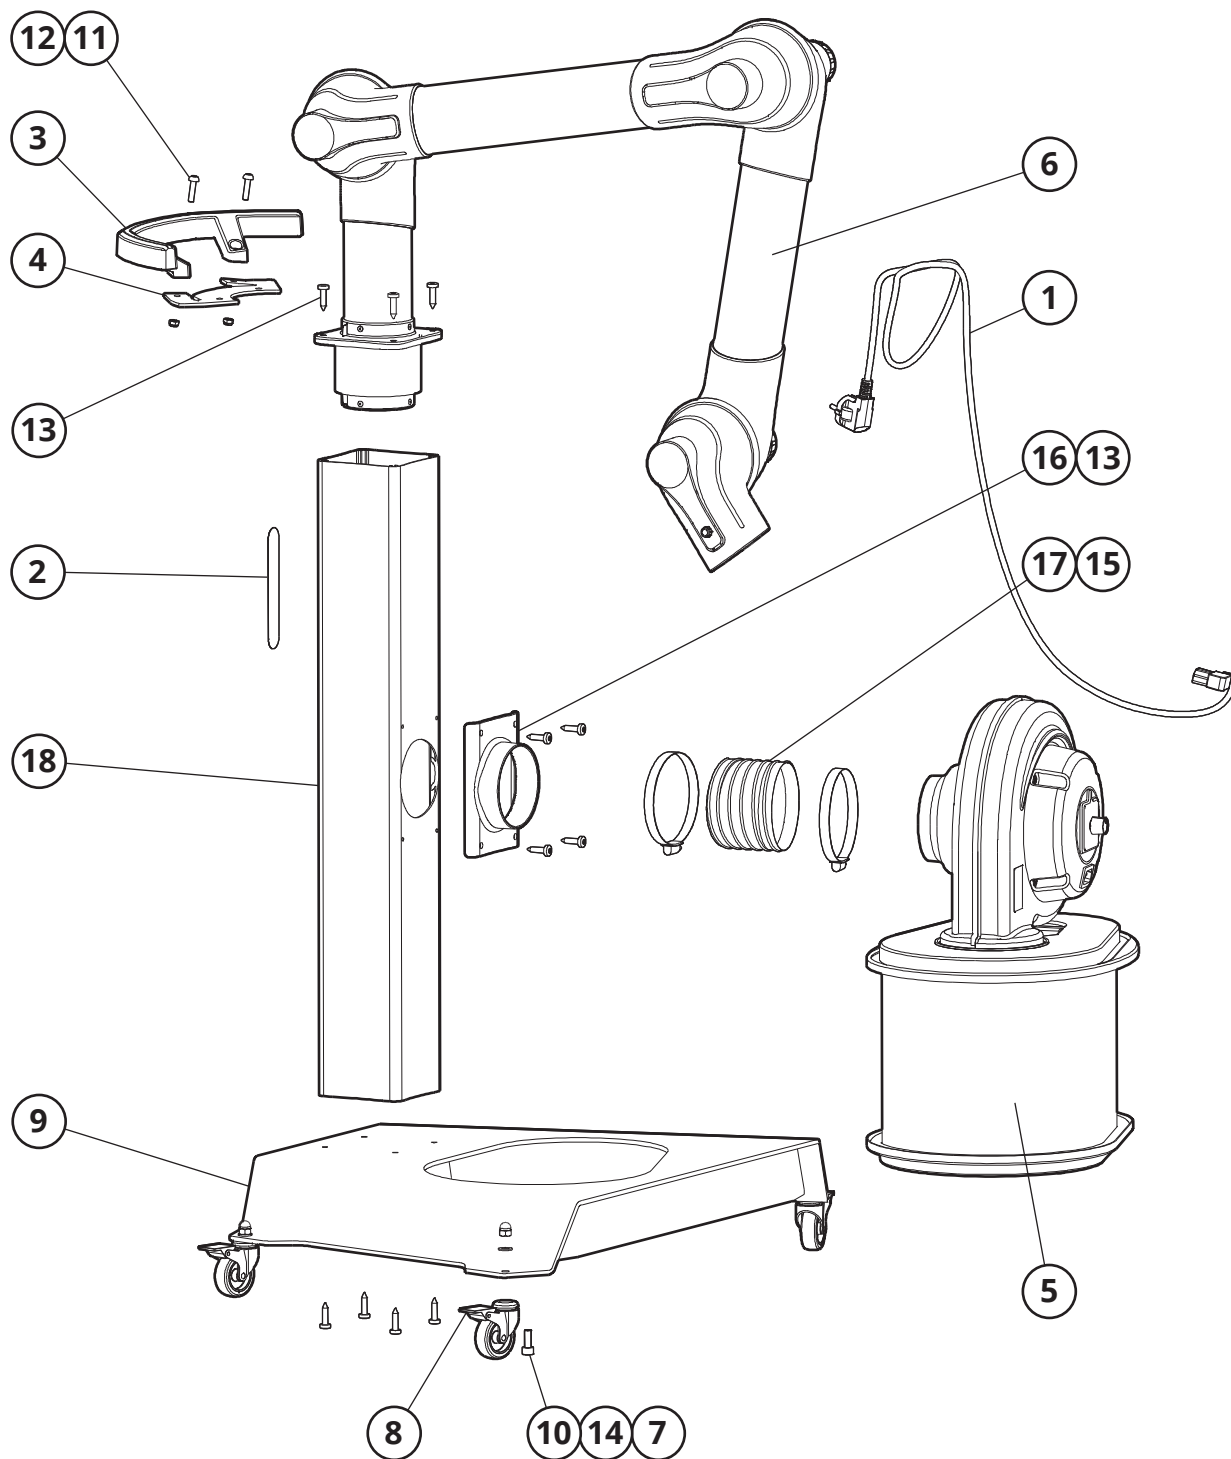

# LFK

Mounted on LF TR

## BOM-list

LFK mounted on LF TR - BOM-LIST			
Nr.	Art.nr	Pcs	Description
1	115622	1	CABLE
2	114163	1	DECAL FUMEX
3	100-5865A	1	HANDLE
4	111742	1	HANDLE BRACKET
5	111704	1	LF
6	102352	1	MEB
7	9965181	4	NUT
8	111741	4	SWIVEL CASTOR
9	111746	1	TROLLEY PLATE
10	9922326	4	SCREW
11	100470	2	SCREW
12	100106	2	LOCKING NUT
13	102076	12	SCREW
14	9903861	4	WASHER
15	137163	2	HOSE CLAMP
16	101335	1	MTI SPIGOT
17	111749	1	HOSE
18	111743	1	TUBE