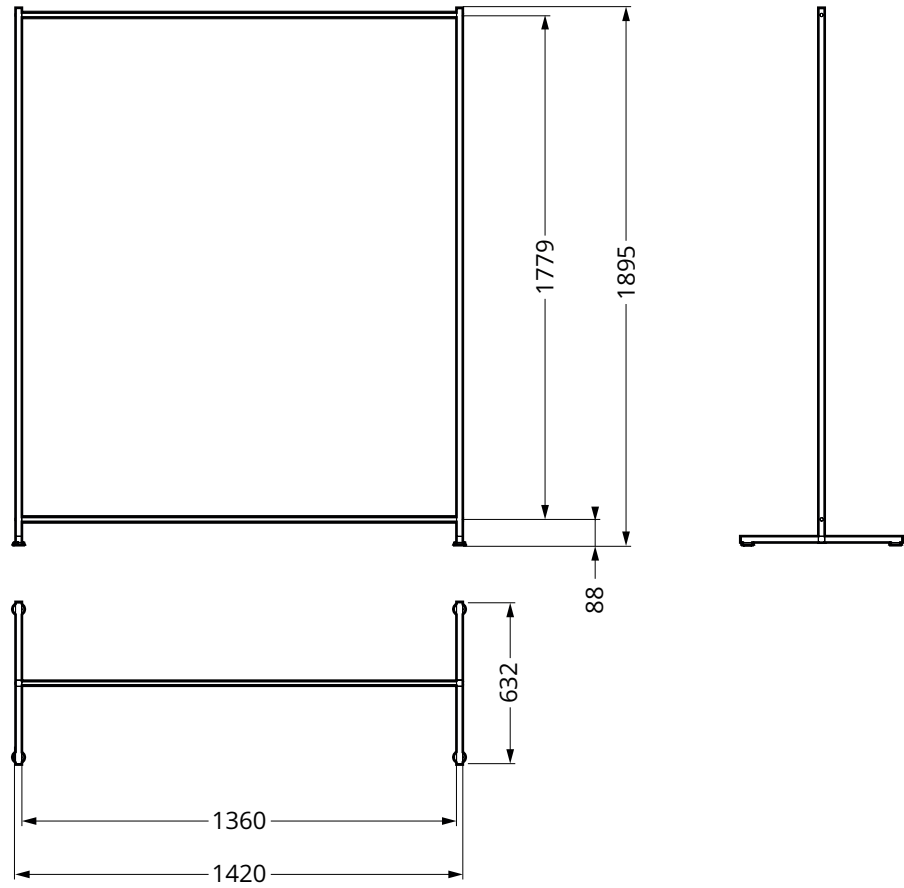

BDR 100

Measures

1

2

ITEM	DESCRIPTION
1	Plastic plug 13 mm
2	Screw M8x40 HK
3	Plastic plug 25 mm
4	Tube P1-25 L=1850 mm
5	Threaded insert
6	Tube L=1360 mm
7	Plastic foot
8	Tube P1-25 L=300 mm
9	Link 3TP

Notes