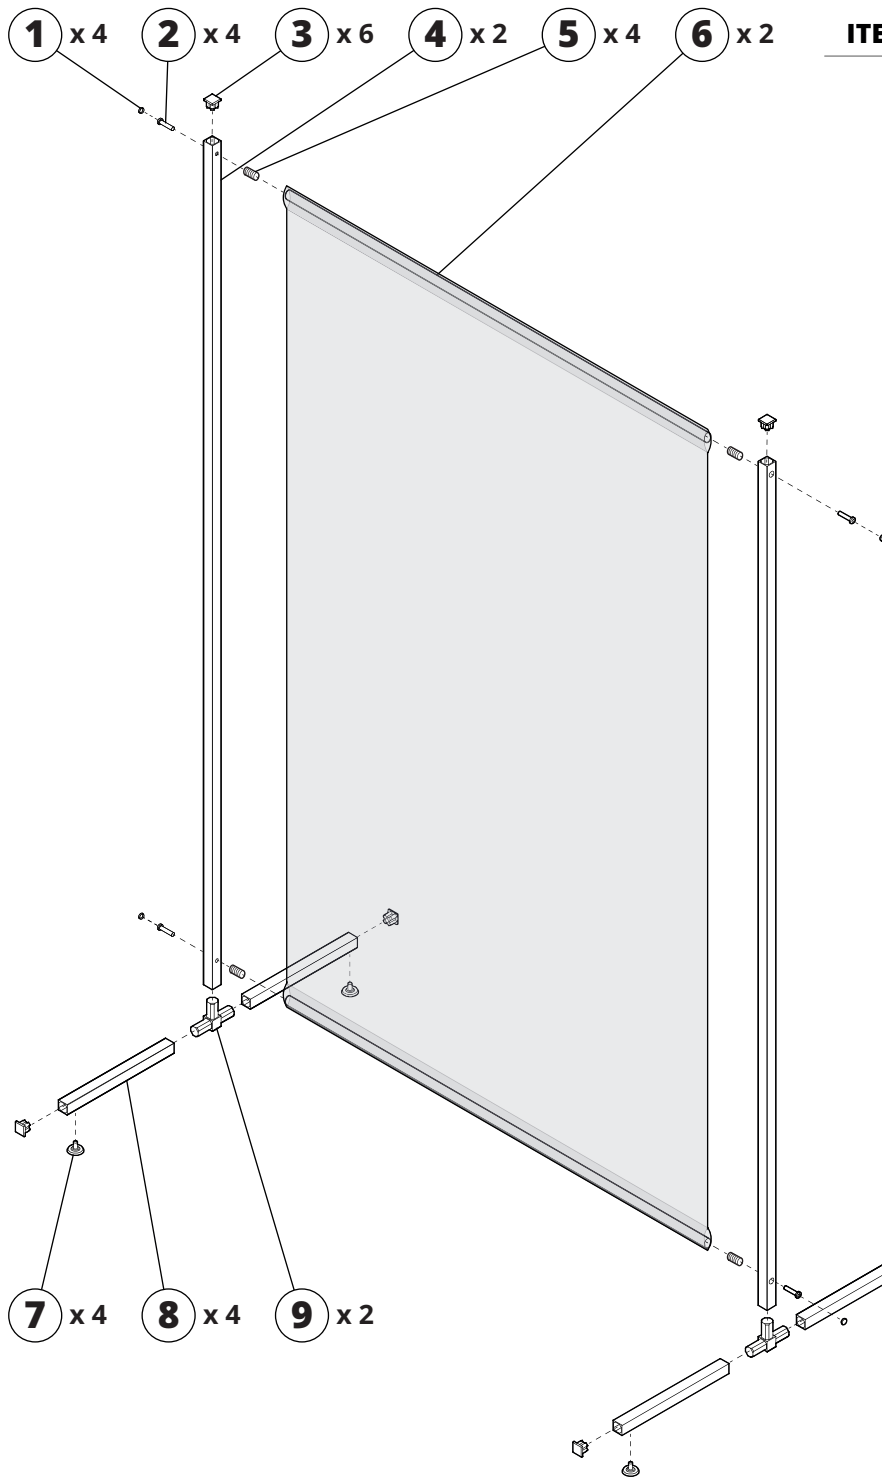

BDR 100

Measures

1

2

ITEM	DESCRIPTION
1	Plastic plug 13 mm
2	Screw M8x40 HK
3	Plastic plug 25 mm
4	Tube P1-25 L=1850 mm
5	Threaded insert
6	Tube L=1360 mm
7	Plastic foot
8	Tube P1-25 L=300 mm
9	Link 3TP

Notes