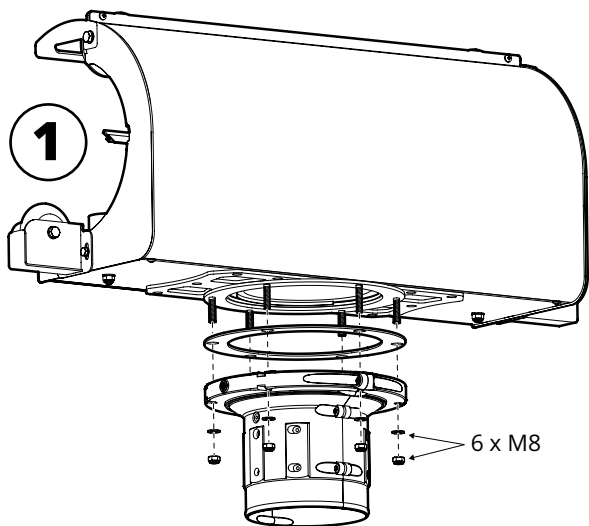

APS PR

FUMEX

PURE ADVANTAGE

4 x M8

6 x M8

10 x M8

EXTRACTION ARMS • VEHICLE EXHAUST EXTRACTION • FANS • FILTERS • CURTAINS • CONTROLS

FUMEX