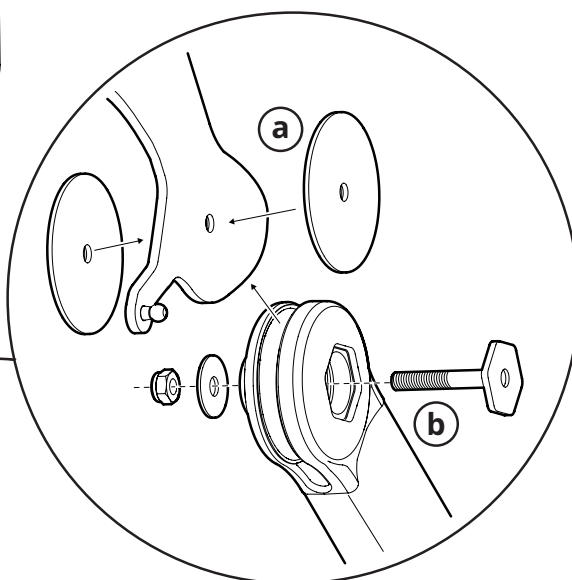

APS PR

FUMEX

PURE ADVANTAGE

4 x M8

6 x M8

10 x M8

EXTRACTION ARMS • VEHICLE EXHAUST EXTRACTION • FANS • FILTERS • CURTAINS • CONTROLS

FUMEX