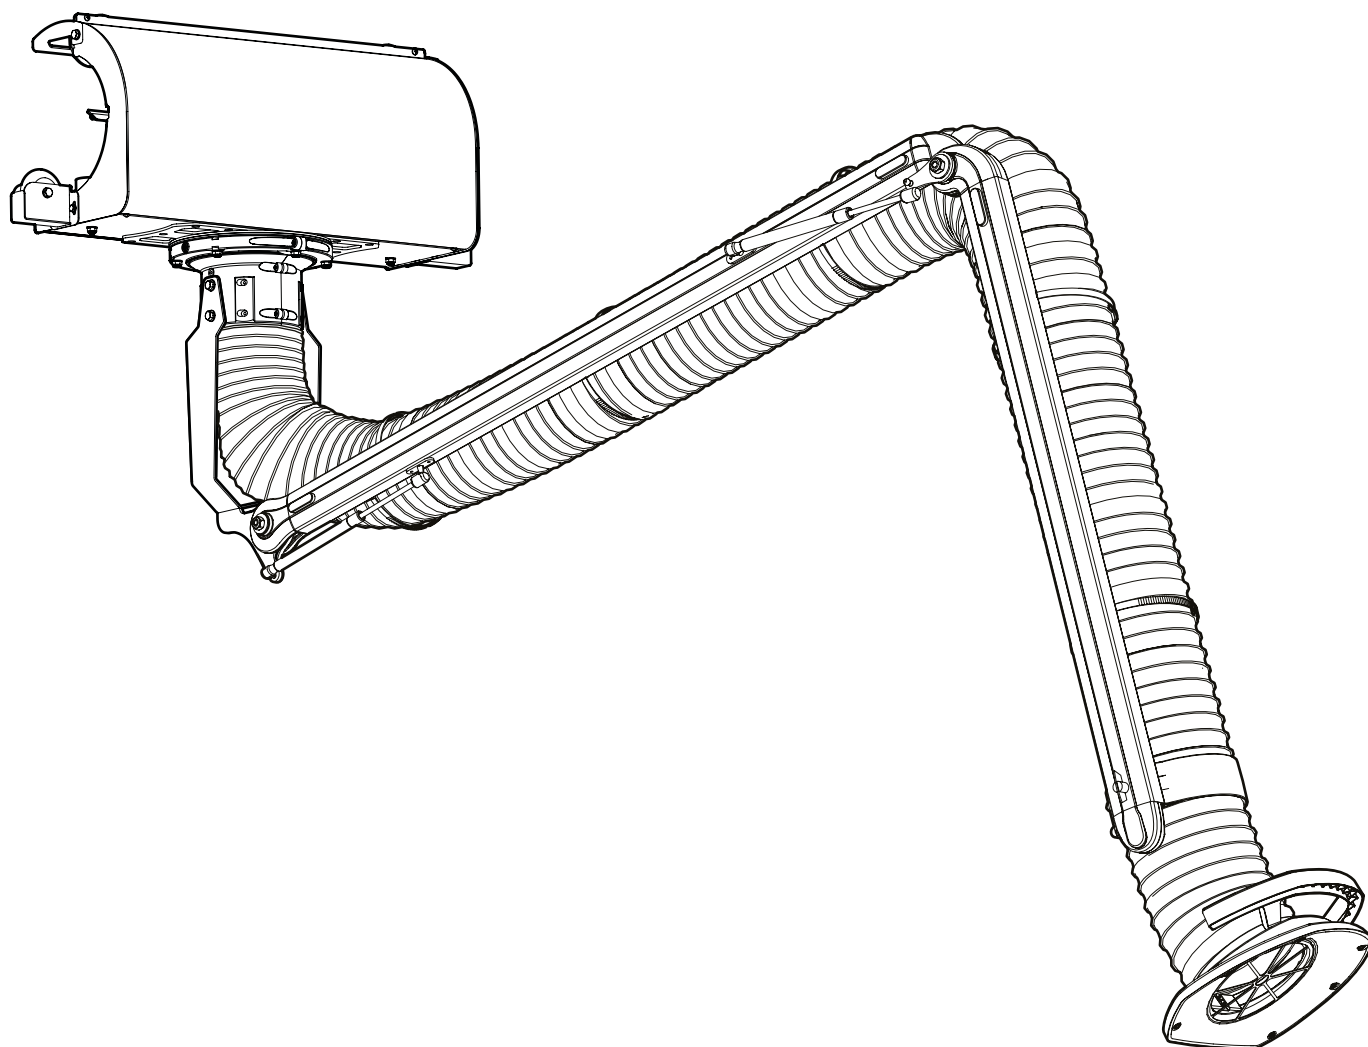

APS PR

FUMEX

PURE ADVANTAGE

4 x M8

6 x M8

10 x M8

EXTRACTION ARMS • VEHICLE EXHAUST EXTRACTION • FANS • FILTERS • CURTAINS • CONTROLS

FUMEX