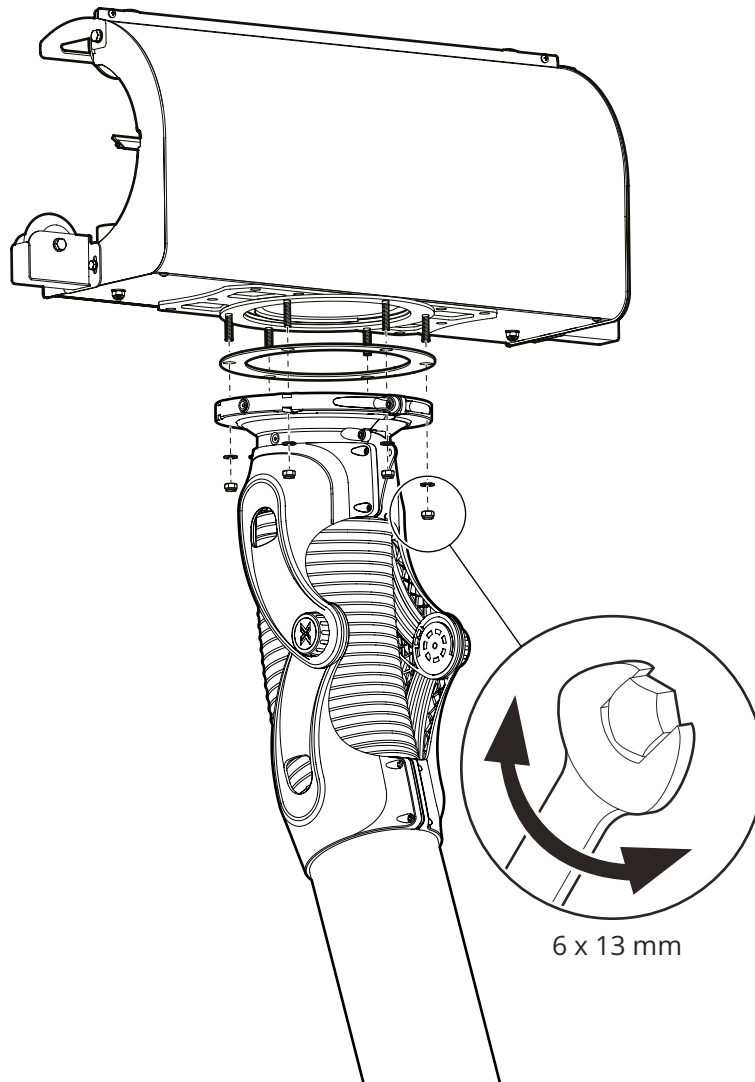

# APS PRX

**FUMEX**

PURE ADVANTAGE

 6 x M8

 6 x M8

 6 x M8

6 x 13 mm

EXTRACTION ARMS · VEHICLE EXHAUST EXTRACTION · FANS · FILTERS · CURTAINS · CONTROLS