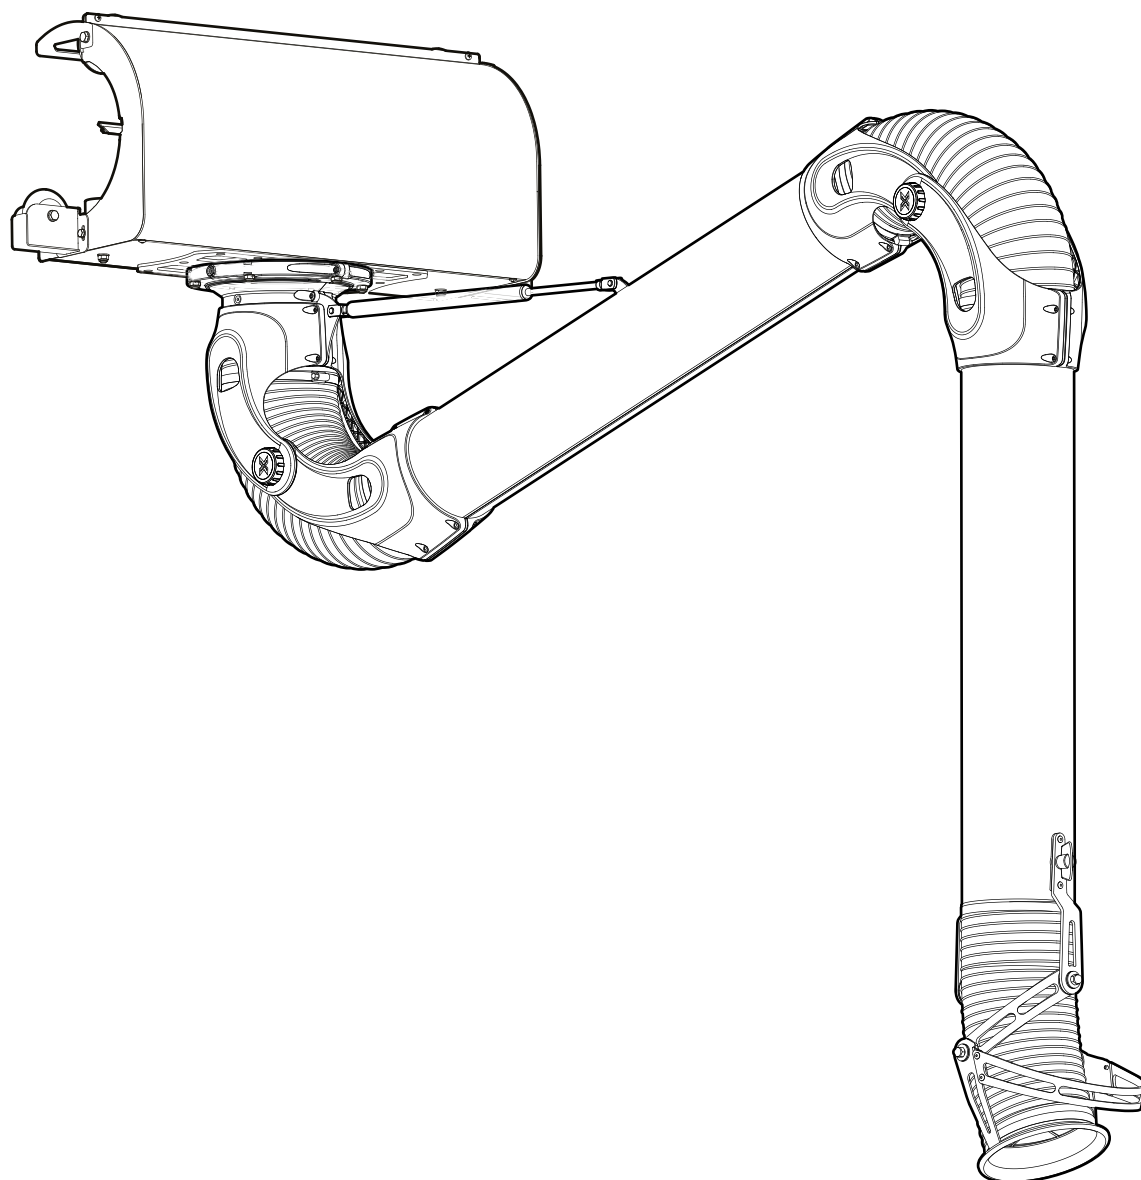

# APS PRX

**FUMEX**

PURE ADVANTAGE

 6 x M8

 6 x M8

 6 x M8

6 x 13 mm

EXTRACTION ARMS · VEHICLE EXHAUST EXTRACTION · FANS · FILTERS · CURTAINS · CONTROLS