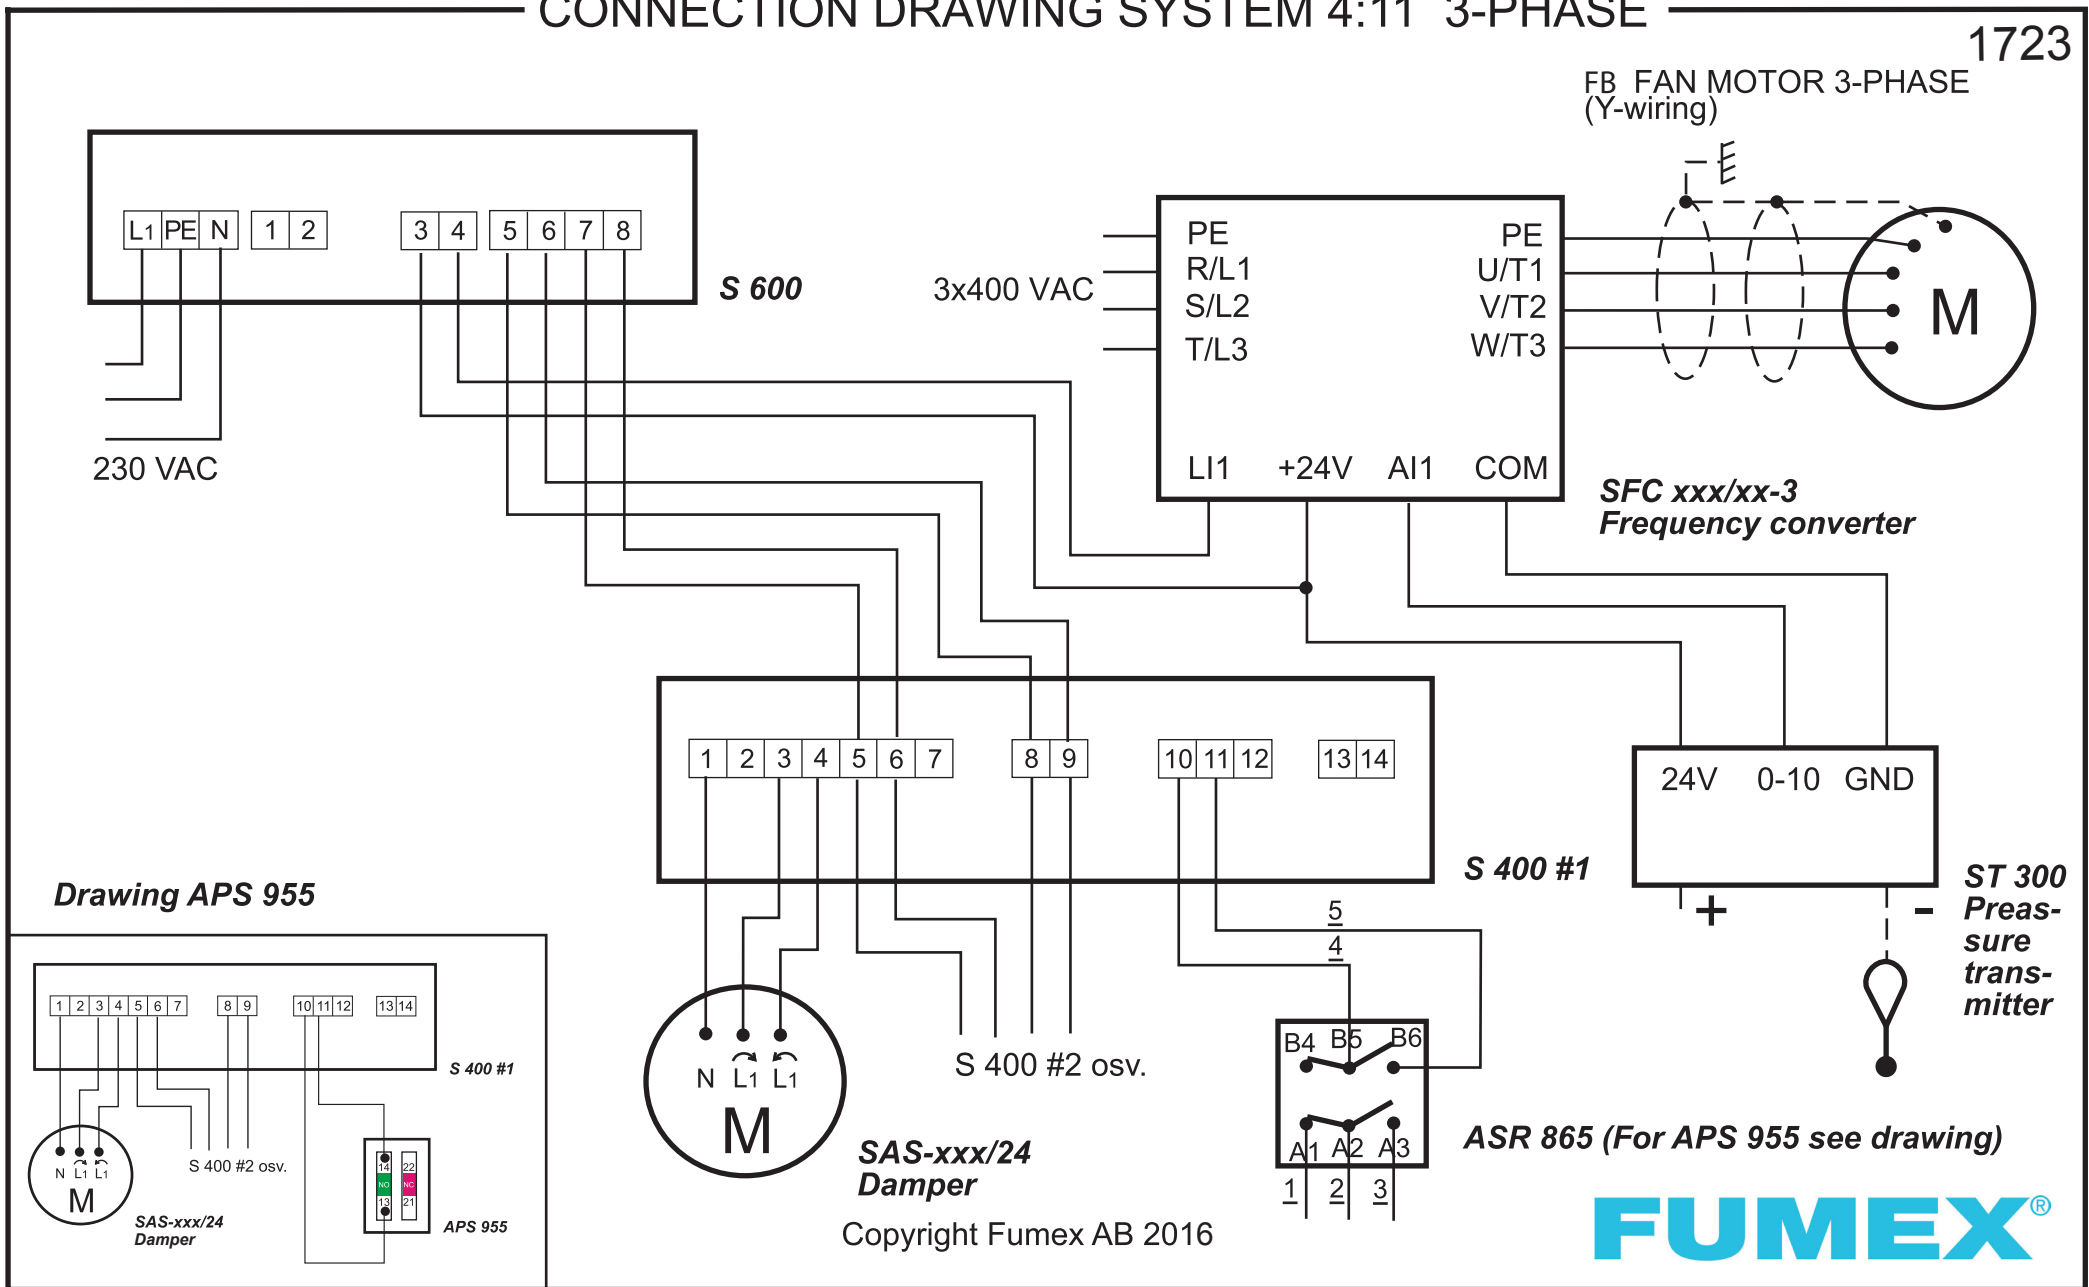

CONNECTION DRAWING SYSTEM 4:11 3-PHASE

1723

FUMEX®