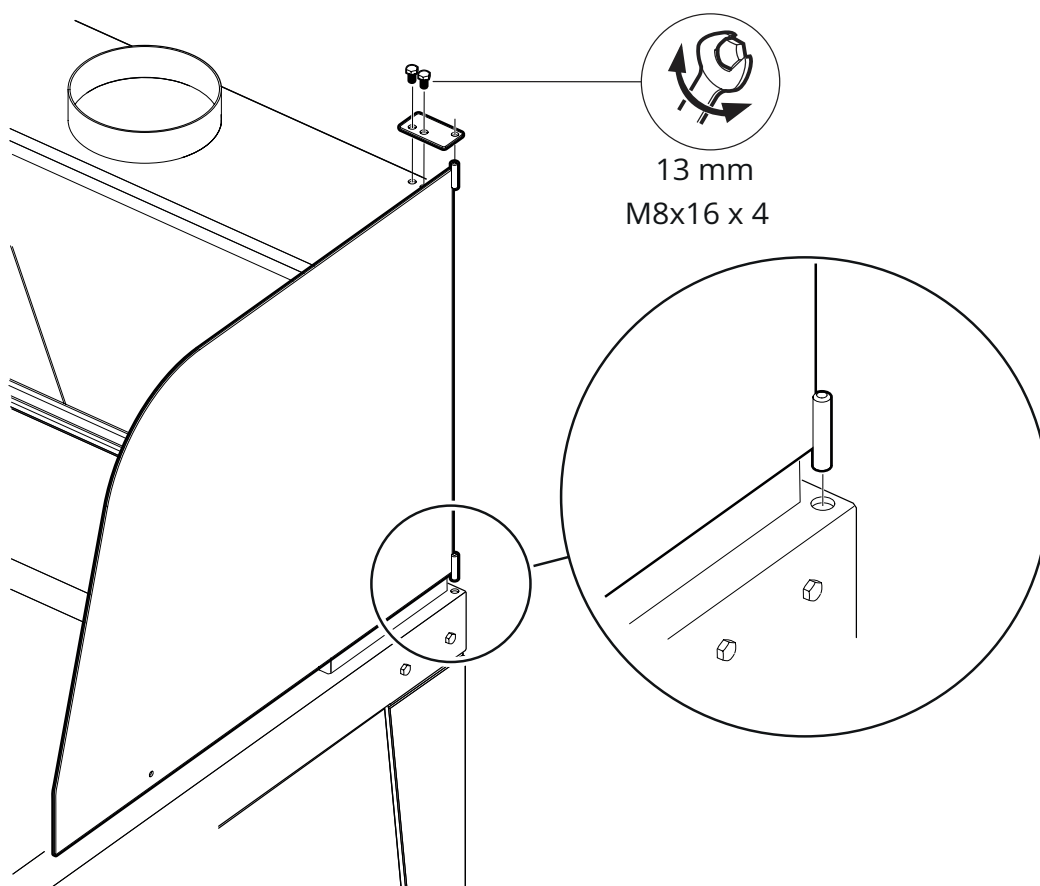

 M8 x 10 = 4

1

2

3

4

5

6

Spark trap TST (Accessory)