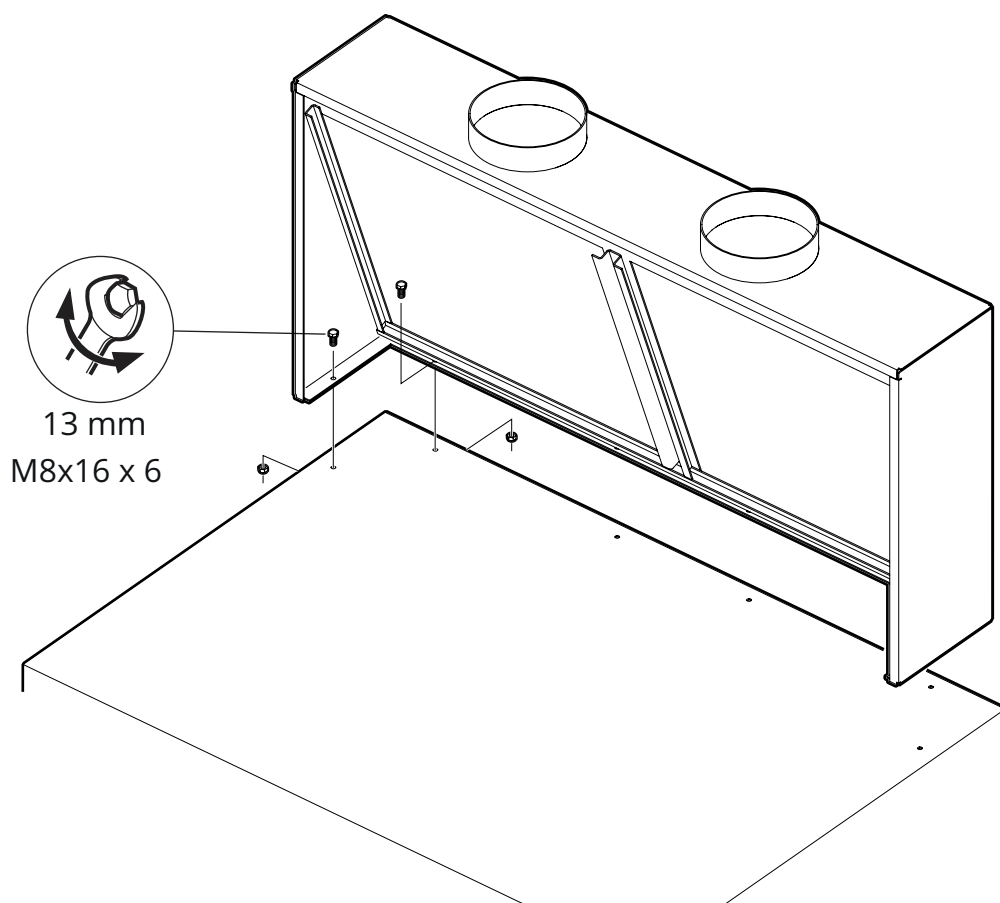

 M8 x 10 = 4

1

2

3

4

5

6

Spark trap TST (Accessory)