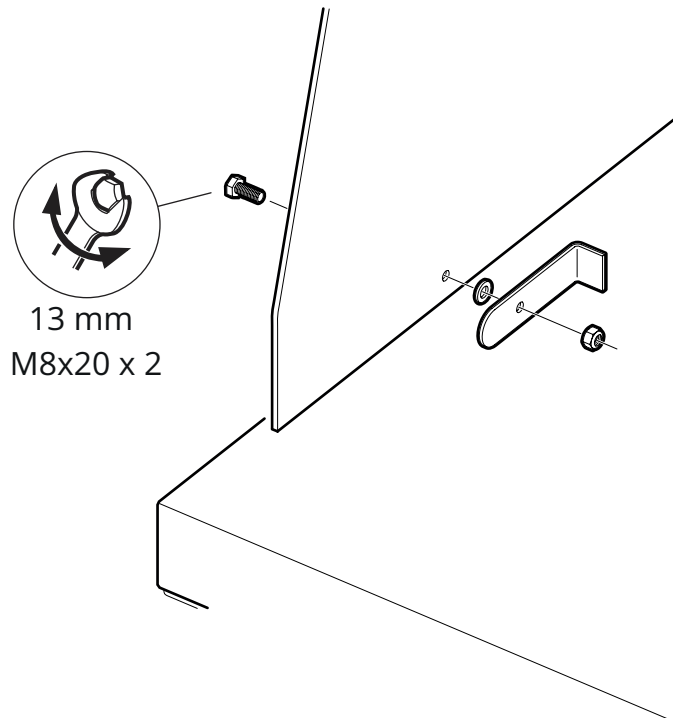

 M8 x 10 = 4

1

2

3

4

5

6

Spark trap TST (Accessory)