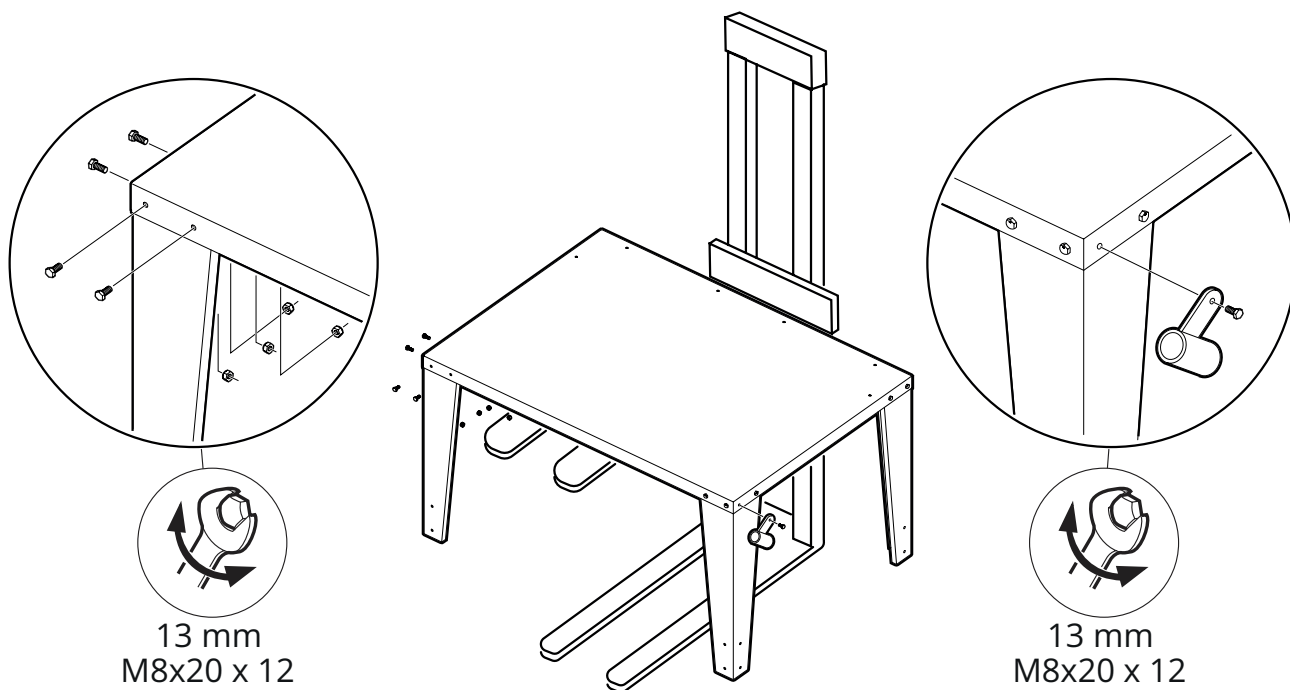

TW

FUMEX

PURE ADVANTAGE

140 kg

 M8 x 20 = 34

 M8 = 48

 M8 = 2

 M8 x 16 = 10

 M8 x 10 = 4

1

2

3

4

5

6

Spark trap TST (Accessory)