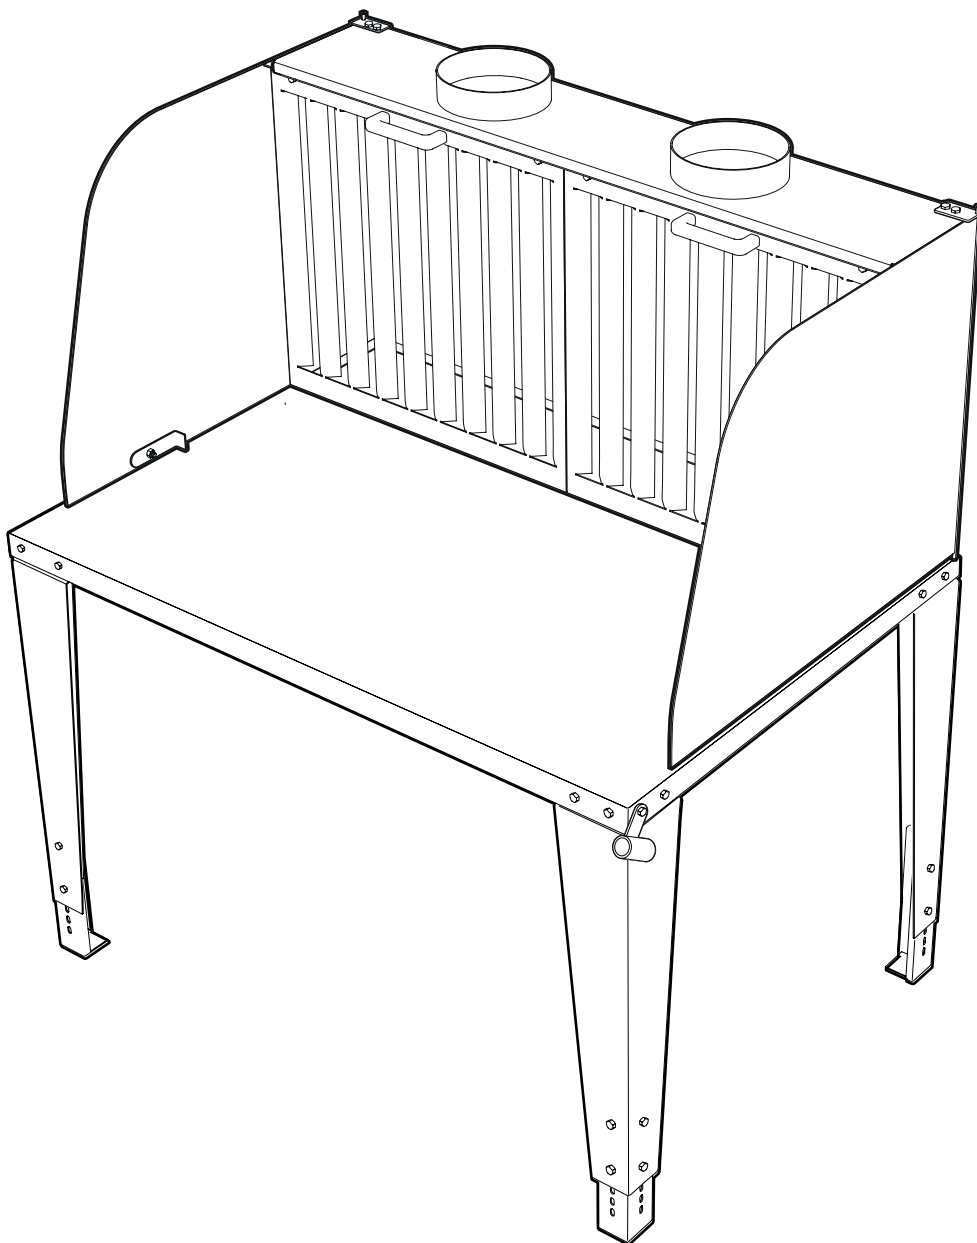

TW

FUMEX

PURE ADVANTAGE

140 kg

 M8 x 20 = 34

 M8 = 48

 M8 = 2

 M8 x 16 = 10

 M8 x 10 = 4

1

2

3

4

5

6

Spark trap TST (Accessory)