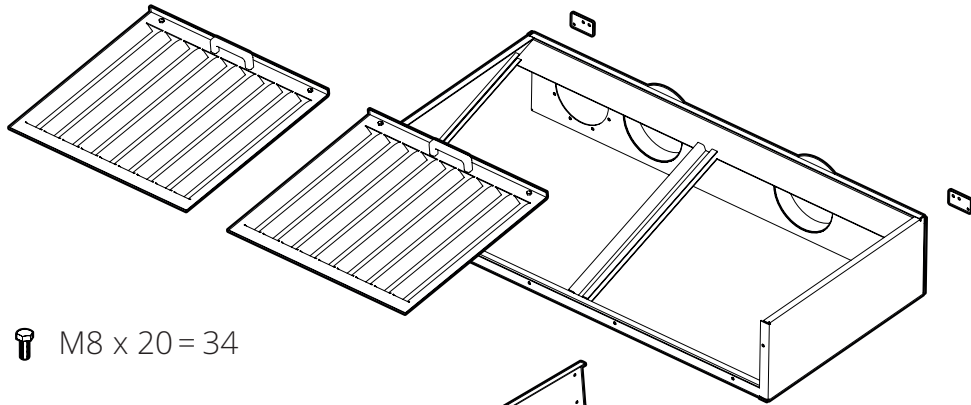

TW

FUMEX

PURE ADVANTAGE

140 kg

 M8 x 20 = 34

 M8 = 48

 M8 = 2

 M8 x 16 = 10

 M8 x 10 = 4

1

2

3

4

5

6

Spark trap TST (Accessory)