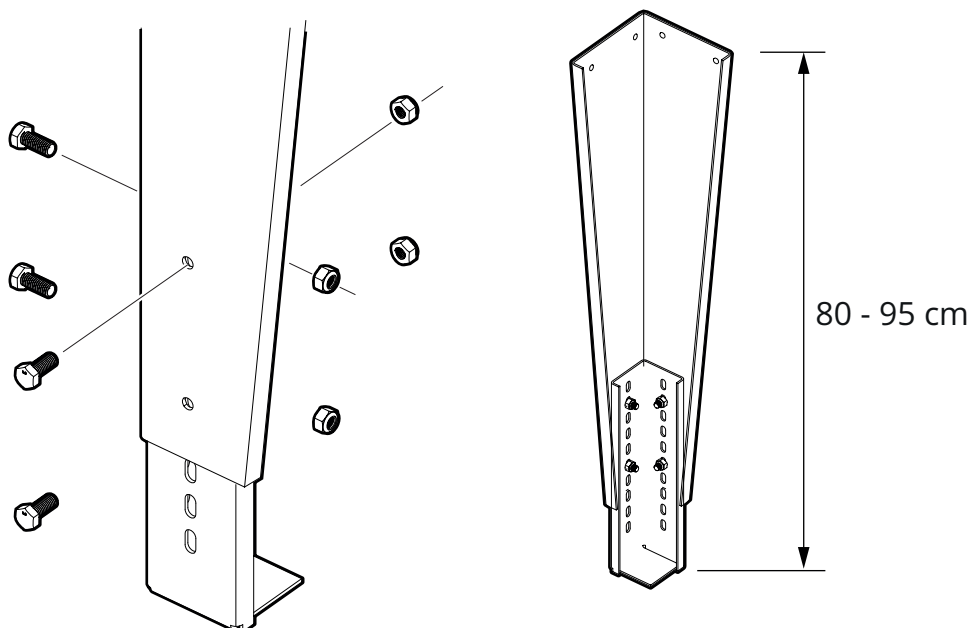

TW

FUMEX

PURE ADVANTAGE

140 kg

 M8 x 20 = 34

 M8 = 48

 M8 = 2

 M8 x 16 = 10

 M8 x 10 = 4

1

2

3

4

5

6

Spark trap TST (Accessory)